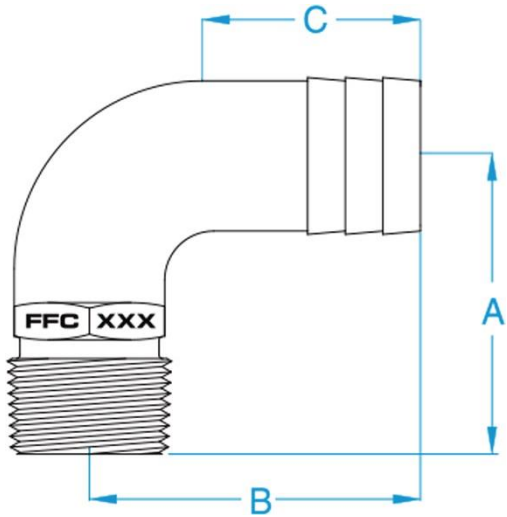

FFC Series NPT Full Flow

FEATURES

- 90 degree Male NPT x Hose connection
- C83600 Bronze
- Sizes from 1/2" to 3"
- Full Flow
- UL Listed 647B
- Note- C83600 bronze fittings are not in compliance with NSF-61 and therefore are not intended for use in potable water systems.

Product Name	Thread NPT	Hose ID (in)	A	B	C
FFC-500	1/2"	3/4"	2.06	2.25	1.38
FFC-750	3/4"	1"	2	2.2	1.45
FFC-1000	1"	1-1/4"	2.7	3	1.63
FFC-1125	1"	1-1/8"	2.38	2.44	1.75
FFC-1250	1-1/4"	1-1/2"	3.6	3.43	1.38
FFC-1500	1-1/2"	1-3/4"	4.25	4.4	1.78
FFC-2000	2"	2-1/4"	5.4	5.15	1.85
FFC-2500	2-1/2"	2-3/4"	6.55	6	2
FFC-3000	3"	3-1/2"	8.255	6.93	2.1